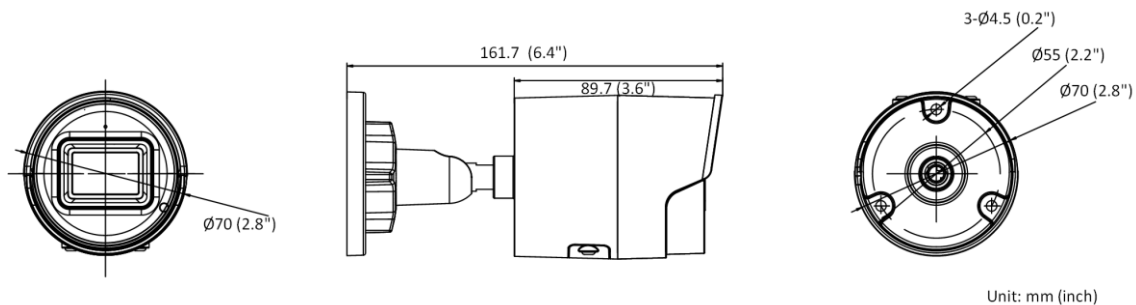

General	
Linkage Method	Upload to FTP/memory card/NAS, notify surveillance center, trigger recording, trigger capture, send email
Material	Aluminum alloy body IR cover: plastic
Dimension	Ø70 mm × 161.7 mm (Ø2.8" × 6.4")
Package Dimension	216 mm × 121 mm × 118 mm (8.6" × 4.8" × 4.7")
Weight	Approx. 495 g (1.1 lb.)
With Package Weight	Approx. 759 g (1.7 lb.)
Storage Conditions	-30 °C to 60 °C (-22 °F to 140 °F). Humidity 95% or less (non-condensing)
Startup and Operating Conditions	-30 °C to 60 °C (-22 °F to 140 °F). Humidity 95% or less (non-condensing)
Language	33 languages English, Russian, Estonian, Bulgarian, Hungarian, Greek, German, Italian, Czech, Slovak, French, Polish, Dutch, Portuguese, Spanish, Romanian, Danish, Swedish, Norwegian, Finnish, Croatian, Slovenian, Serbian, Turkish, Korean, Traditional Chinese, Thai, Vietnamese, Japanese, Latvian, Lithuanian, Portuguese (Brazil), Ukrainian
General Function	Anti-flicker, heartbeat, password reset via email, pixel counter
Firmware Version	V5.5.113
Software Reset	Yes
Power Consumption and Current	12 VDC, 0.5 A, max. 6 W PoE (802.3af, 36 V to 57 V), 0.2 A to 0.13 A, max. 7.2 W
Power Supply	12 VDC ± 25%, reverse polarity protection PoE: 802.3af, Class 3
Power Interface	Ø5.5 mm coaxial power plug
Approval	
EMC	FCC (47 CFR Part 15, Subpart B); CE-EMC (EN 55032: 2015, EN 61000-3-2: 2014, EN 61000-3-3: 2013, EN 50130-4: 2011 +A1: 2014); RCM (AS/NZS CISPR 32: 2015); IC (ICES-003: Issue 6, 2016); KC (KN 32: 2015, KN 35: 2015)
Safety	UL (UL 60950-1); CB (IEC 60950-1:2005 + Am 1:2009 + Am 2:2013); CE-LVD (EN 60950-1:2005 + Am 1:2009 + Am 2:2013); BIS (IS 13252(Part 1):2010+A1:2013+A2:2015)
Environment	CE-RoHS (2011/65/EU); WEEE (2012/19/EU); Reach (Regulation (EC) No 1907/2006)
Protection	IP67 (IEC 60529-2013)

### ▪ Available Model

DS-2CD2083G2-I (2.8/4/6 mm)

DS-2CD2083G2-IU (2.8/4/6 mm)

DS-2CD2083G2-IU (2.8 mm) (Black)

## Dimension