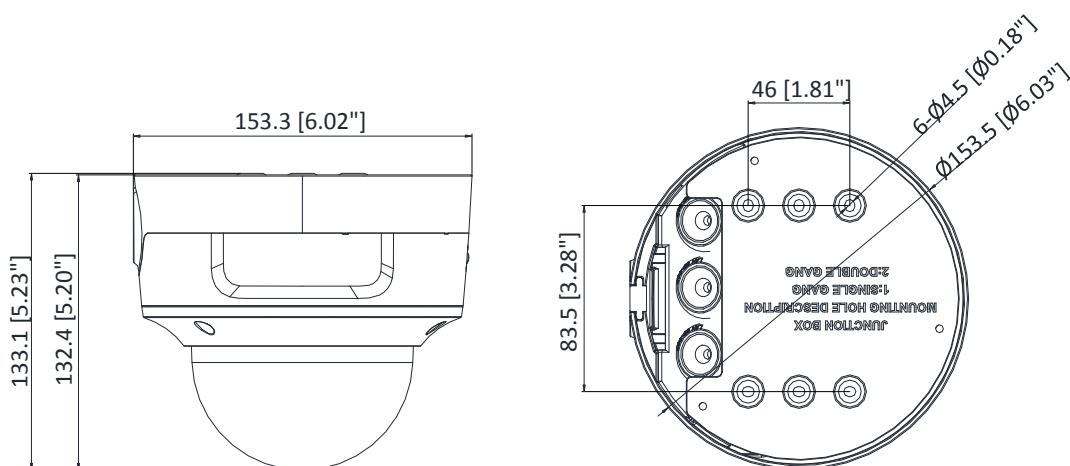

Software Reset	Yes
Linkage Method	Upload to FTP/NAS/memory card, notify surveillance center, send email, trigger alarm output, trigger recording, trigger capture, audible warning
Storage Conditions	-30 °C to 60 °C (-22 °F to 140 °F), humidity 95% or less (non-condensing)
Startup and Operating Conditions	-30 °C to 60 °C (-22 °F to 140 °F), humidity 95% or less (non-condensing)
Power Supply	12 VDC ± 25%, two-core terminal block; PoE: 802.3af, Class 3
Power Consumption and Current	12 VDC, 0.9 A, max. 10.8 W PoE: (802.3af, 36V to 57V), 0.4 A to 0.2 A, max. 12.9 W
Power Interface	2-core terminal block
Material	Metal
Camera Dimension	Φ153.5 × 133.2 mm (Φ6" × 5.2")
Package Dimension	244 × 174 × 173 mm (9.6" × 6.9" × 6.8")
Camera Weight	1080 g (2.4 lb.)
With Package Weight	1671 g (3.7 lb.)

* Listed resolutions are only selectable options. It does not mean that all streams can work at their maximum resolution at the same time.

Available Model

DS-2CD2786G2-IZS (2.8 to 12 mm)

Dimension

Unit: mm (inch)