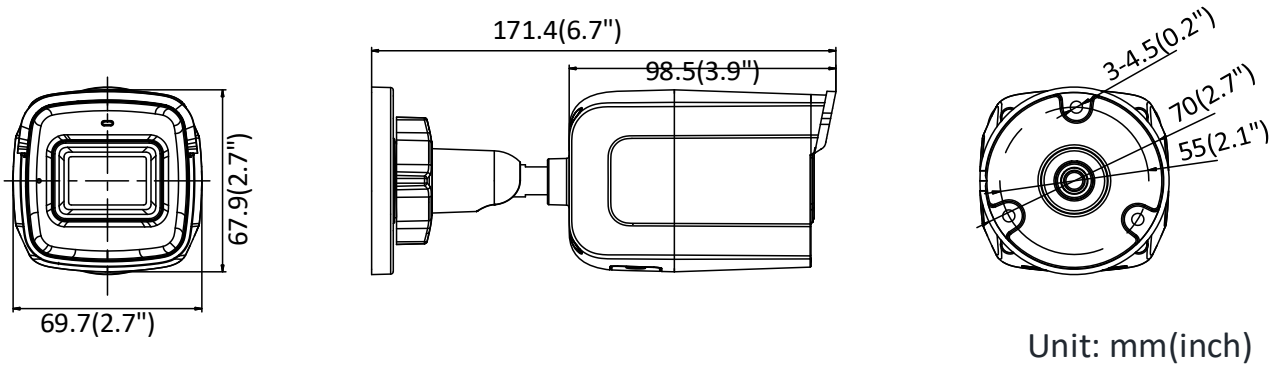

### NVR

- Up to 4-ch network camera inputs (up to 4 MP)
- 2-ch@1080p/1-ch@4 MP decoding capability
- Dual external antenna design for Wi-Fi
- HDMI/VGA output with up to 1920 × 1080 resolution
- Hik-Connect for easy network management

### Camera Dimension

## NVR Dimension

Unit: mm