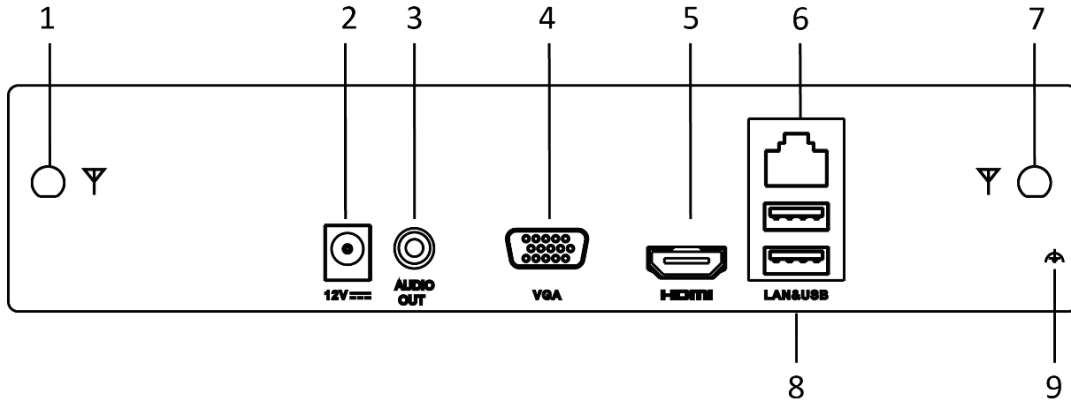

### Camera Dimension

### Camera Accessory

DS-1280ZJ-XS  
Junction Box

## NVR Dimension

Unit: mm

## Physical Interface

No.	Description	No.	Description
1	Wi-Fi Antenna	6	LAN
2	Power Supply	7	Wi-Fi Antenna
3	Audio Out	8	USB
4	VGA Interface	9	Ground
5	HDMI Interface		